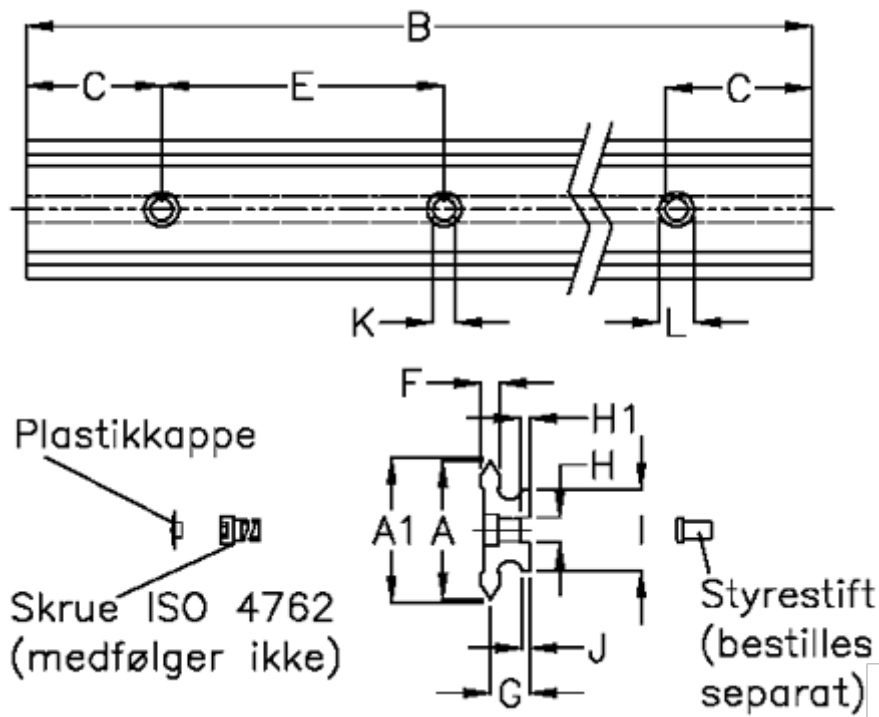

Article number: 059101806

Description: Hepco SL2 spacer slide
SS NMS12-806

Measures

A	= 12	G = 6.2	Weight kg/1000 = 440
A1	= 12.37	H = 4	
B	= 806	H1 = 1.8	
C	= 20.5	I = 8.5	
E	= 45	J = 1.7	
F	= 3.0	K = 3.5	
For bearing	= 13	L = 6 x 3	
For guide pin	= 4	M = -	